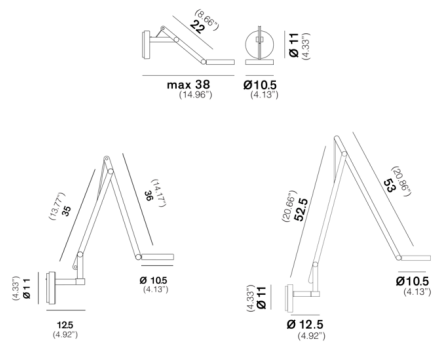

CLICK TO VIEW PRODUCT

Notes: