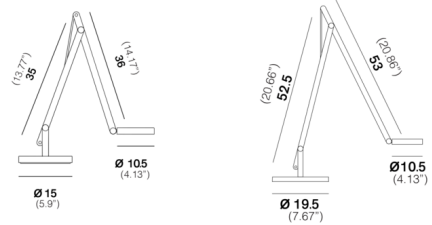

CLICK TO VIEW PRODUCT

Notes: