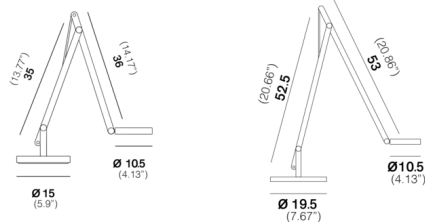

CLICK TO VIEW PRODUCT

Notes: