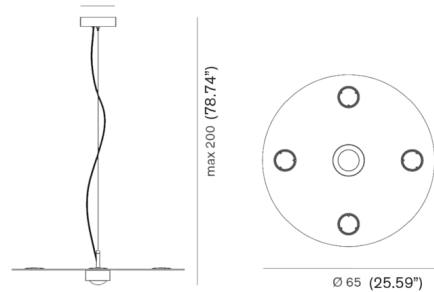

CLICK TO VIEW PRODUCT

Notes: