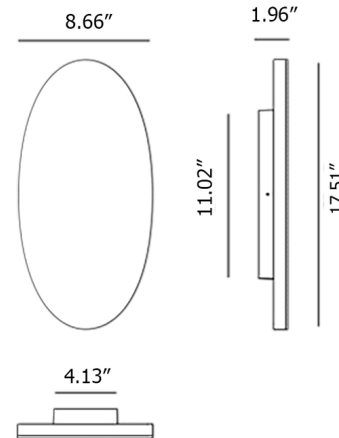

Lightology

lightology.com
866-954-4489
07-01-26

Project: _____
Company: _____
Location: _____ Fixture Type: _____
SPEC #: **RTL1405524**
Approved On: _____ Approved By: _____

Totem & Tabu Wall Light

By Rotaliana by Luminart

Description

The Totem & Tabu Wall Light features an oval shape with an LED strip around its edge to gently diffuse light along the wall. The sconce's front panel is available in a variety of materials, each offering a unique look and function. Choose from minimalist Matte White, richly textured Oak or Canaletto Walnut, Mirror for use in the bathroom or dressing room, or Slate which can be used a chalkboard. Slate finish includes erasable chalk.

Shown in slate

Specifications

| | |
|-----------------------|---------------------------|
| COLOR | N/A |
| BODY FINISH | Slate |
| WATTAGE | 34W |
| DIMMER | Low Voltage Electronic |
| DIMENSIONS | 8.66"W x 17.51"H x 1.96"D |
| INTEGRATED LED MODULE | 1 x LED/34W/120V LED |
| COUNTRY OF ORIGIN | Italy |

Technical Information

| | |
|-----------------|-------------|
| COLOR RENDERING | 90 CRI |
| LAMP COLOR | 2700K |
| LUMENS/WATT | 76.47 |
| LUMINOUS FLUX | 2600 lumens |

CLICK TO VIEW PRODUCT

Notes: