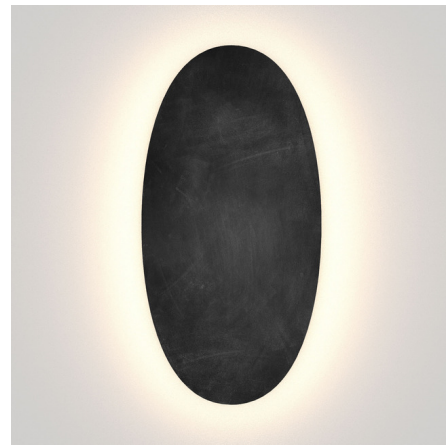

Lightology

lightology.com
866-954-4489
07-01-26

Project: _____
Company: _____
Location: _____ Fixture Type: _____
SPEC #: **RTL1405524**
Approved On: _____ Approved By: _____

Totem & Tabu Wall Light

By Rotaliana by Luminart

Description

The Totem & Tabu Wall Light features an oval shape with an LED strip around its edge to gently diffuse light along the wall. The sconce's front panel is available in a variety of materials, each offering a unique look and function. Choose from minimalist Matte White, richly textured Oak or Canaletto Walnut, Mirror for use in the bathroom or dressing room, or Slate which can be used a chalkboard. Slate finish includes erasable chalk.

Shown in slate

Specifications

| | |
|-----------------------|---------------------------|
| COLOR | N/A |
| BODY FINISH | Slate |
| WATTAGE | 34W |
| DIMMER | Low Voltage Electronic |
| DIMENSIONS | 8.66"W x 17.51"H x 1.96"D |
| INTEGRATED LED MODULE | 1 x LED/34W/120V LED |
| COUNTRY OF ORIGIN | Italy |