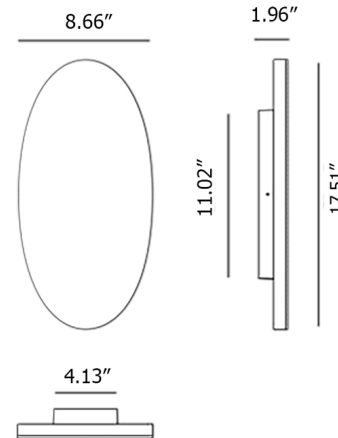

### Specifications

COLOR	N/A
BODY FINISH	Slate
WATTAGE	34W
DIMMER	Low Voltage Electronic
DIMENSIONS	8.66"W x 17.51"H x 1.96"D
INTEGRATED LED MODULE	1 x LED/34W/120V LED
COUNTRY OF ORIGIN	Italy