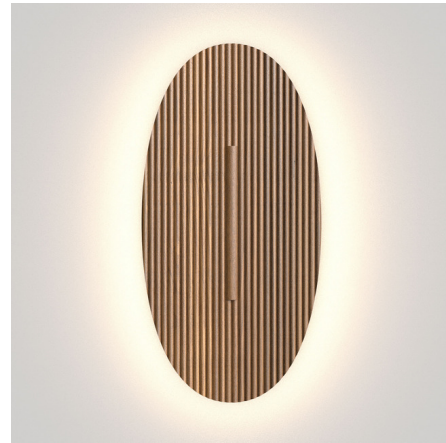

Lightology

lightology.com
866-954-4489
05-25-26

Project: _____
Company: _____
Location: _____ Fixture Type: _____
SPEC #: **RTL1405526**
Approved On: _____ Approved By: _____

Totem & Tabu Wall Light

By Rotaliana by Luminart

Description

The Totem & Tabu Wall Light features an oval shape with an LED strip around its edge to gently diffuse light along the wall. The sconce's front panel is available in a variety of materials, each offering a unique look and function. Choose from minimalist Matte White, richly textured Oak or Canaletto Walnut, Mirror for use in the bathroom or dressing room, or Slate which can be used a chalkboard. Slate finish includes erasable chalk.

Shown in canaletto walnut

Specifications

COLOR	N/A
BODY FINISH	Canaletto Walnut
WATTAGE	34W
DIMMER	Low Voltage Electronic
DIMENSIONS	8.66"W x 17.51"H x 1.96"D
INTEGRATED LED MODULE	1 x LED/34W/120V LED
COUNTRY OF ORIGIN	Italy