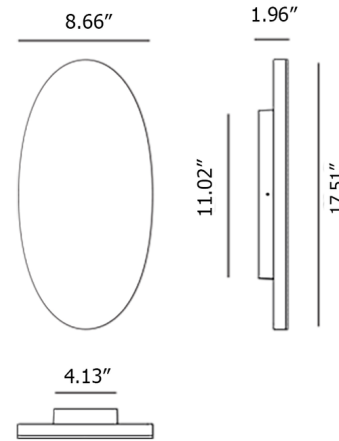

Lightology

lightology.com
866-954-4489
05-25-26

Project: _____
Company: _____
Location: _____ Fixture Type: _____
SPEC #: **RTL1405526**
Approved On: _____ Approved By: _____

Totem & Tabu Wall Light

By Rotaliana by Luminart

Description

The Totem & Tabu Wall Light features an oval shape with an LED strip around its edge to gently diffuse light along the wall. The sconce's front panel is available in a variety of materials, each offering a unique look and function. Choose from minimalist Matte White, richly textured Oak or Canaletto Walnut, Mirror for use in the bathroom or dressing room, or Slate which can be used a chalkboard. Slate finish includes erasable chalk.

Shown in canaletto walnut

Specifications

COLOR	N/A
BODY FINISH	Canaletto Walnut
WATTAGE	34W
DIMMER	Low Voltage Electronic
DIMENSIONS	8.66"W x 17.51"H x 1.96"D
INTEGRATED LED MODULE	1 x LED/34W/120V LED
COUNTRY OF ORIGIN	Italy

Technical Information

COLOR RENDERING	90 CRI
LAMP COLOR	2700K
LUMENS/WATT	76.47
LUMINOUS FLUX	2600 lumens

CLICK TO VIEW PRODUCT

Notes: