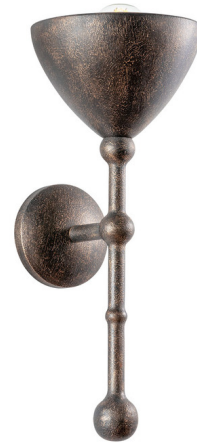

## Vishal Wall Sconce

By Troy Lighting

### Description

Inspired by the work of renowned Italian artist Alberto Giacometti, the Vishal Wall Sconce makes an impact with its sculptural framework and heavily patinated finish. The shades resemble dishes filled with light while the spindly arms are accented by ornamental circular motifs.

Shown in black patina gold

### Specifications

COLOR	N/A
BODY FINISH	Black Patina Gold
WATTAGE	10W
DIMMER	N/A
DIMENSIONS	7.75"W x 18.5"H x 8.5"D
BULB NOT INCLUDED	1 x A15/Medium (E26)/10W/120V LED
COUNTRY OF ORIGIN	Philippines

CLICK TO VIEW PRODUCT