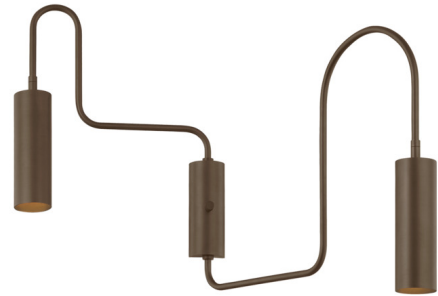

## Lark Wall Sconce By Troy Lighting

### Description

The Lark Wall Sconce exists at the intersection of modern and playful, eye-catching and functional. It establishes its own graphic vernacular with rotating arms bent into arcs and right angles. The two large cylindrical heads can be positioned to direct light as needed. On/off switch on backplate. Requires 2 x 3 gem box.

### Specifications

COLOR . . . . . N/A  
BODY FINISH . . . . . Bronze  
WATTAGE . . . . . 30W  
DIMMER . . . . . N/A  
DIMENSIONS . . . . . 21"W x 20.25"H x 22.5"D  
BULB NOT INCLUDED . . . . . 2 x R20/Medium (E26)/15W/120V LED  
COUNTRY OF ORIGIN . . . . . China