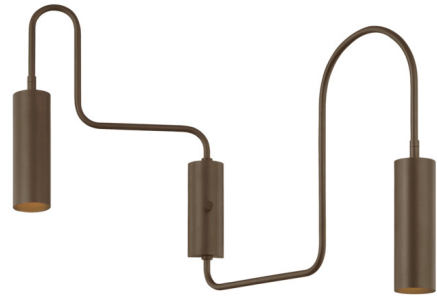

Lightology

lightology.com
866-954-4489
04-22-26

Project: _____

Company: _____

Location: _____ Fixture Type: _____

SPEC #: **TRY1405589**

Approved On: _____ Approved By: _____

Lark Wall Sconce By Troy Lighting

Description

The Lark Wall Sconce exists at the intersection of modern and playful, eye-catching and functional. It establishes its own graphic vernacular with rotating arms bent into arcs and right angles. The two large cylindrical heads can be positioned to direct light as needed. On/off switch on backplate. Requires 2 x 3 gem box.

Shown in bronze

Specifications

COLOR	N/A
BODY FINISH	Bronze
WATTAGE	30W
DIMMER	N/A
DIMENSIONS	21"W x 20.25"H x 22.5"D
BULB NOT INCLUDED	2 x R20/Medium (E26)/15W/120V LED
COUNTRY OF ORIGIN	China

CLICK TO VIEW PRODUCT