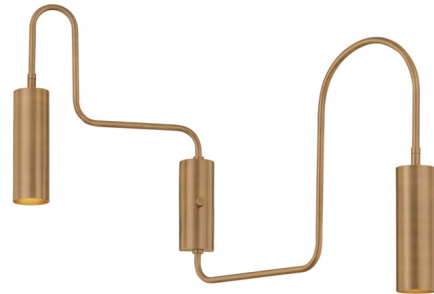

## Lark Wall Sconce By Troy Lighting

### Description

The Lark Wall Sconce exists at the intersection of modern and playful, eye-catching and functional. It establishes its own graphic vernacular with rotating arms bent into arcs and right angles. The two large cylindrical heads can be positioned to direct light as needed. On/off switch on backplate. Requires 2 x 3 gem box.

Shown in patina brass

### Specifications

COLOR . . . . . N/A  
BODY FINISH . . . . . Patina Brass  
WATTAGE . . . . . 30W  
DIMMER . . . . . N/A  
DIMENSIONS . . . . . 21"W x 20.25"H x 22.5"D  
BULB NOT INCLUDED . . . . . 2 x R20/Medium (E26)/15W/120V LED  
COUNTRY OF ORIGIN . . . . . China