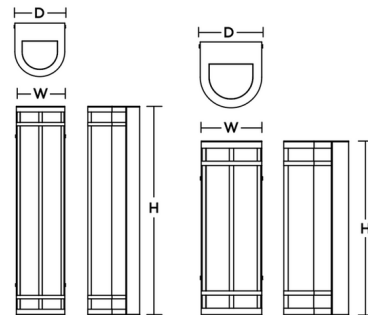

H W D
16" 5-1/2" 6"
24" 5-1/2" 6"