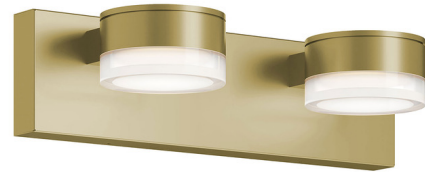

## Emma Color-Select Bathroom Vanity Light By AFX

### Description

The Emma Color-Select Bathroom Vanity Light is a simple, modern take on a traditional Hollywood bath bar. The minimalist design features frosted acrylic diffusers, detailed with plain metal bands. Perfect for use in a powder room or main bath. LED color selectable options include 2700K, 3000K, 3500K, 4000K, and 5000K (CCT). TRIAC and ELV dimming at 120V and 0-10V dimming at 277V.

Shown in antique brass / white

### Specifications

COLOR . . . . . White  
BODY FINISH . . . . . Antique Brass  
WATTAGE . . . . . 14W  
DIMMER . . . . . Low Voltage Electronic  
DIMENSIONS . . . . . 16"W x 4.375"H x 6.5"D  
INTEGRATED LED MODULE . . . . . 2 x LED/7W/120-277V LED  
COUNTRY OF ORIGIN . . . . . China