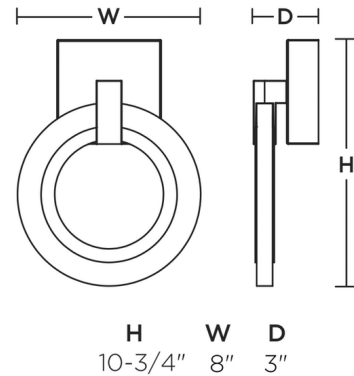

By AFX

Description

The Halo Wall Sconce blends modern simplicity with timeless elegance. A delicate metal cuff supports the acrylic ring, creating the glowing halo effect. LED color selectable options include 2700K, 3000K, 3500K, 4000K, and 5000K (CCT). TRIAC and ELV dimming at 120V and 0-10V dimming at 277V.

Shown in black / frosted

Specifications

COLOR	Frosted
BODY FINISH	Black
WATTAGE	18W
DIMMER	Low Voltage Electronic
DIMENSIONS	8"W x 10.75"H x 4.5"D
INTEGRATED LED MODULE	1 x LED/18W/120-277V LED
COUNTRY OF ORIGIN	China