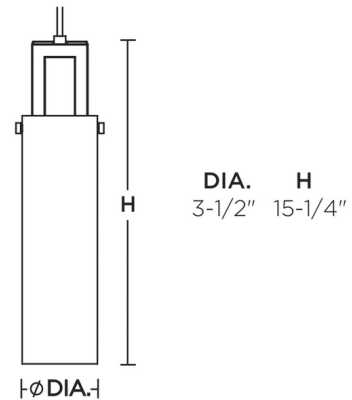

Shown in antique brass / clear

Specifications

COLOR	Clear
BODY FINISH	Antique Brass
WATTAGE	9W
DIMMER	Standard 120V
DIMENSIONS	3.5"W x 15.25"H
BULB NOT INCLUDED	1 x Edison Tube/Medium (E26)/9W/120V LED
COUNTRY OF ORIGIN	Viet Nam