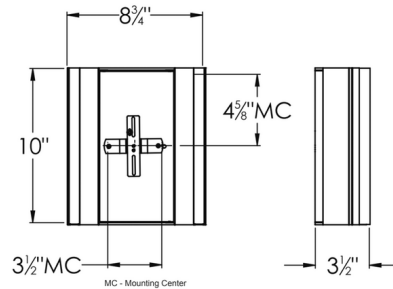

Shown in black / white

Specifications

COLOR	White
BODY FINISH	Black
WATTAGE	15W
DIMMER	Low Voltage Electronic
DIMENSIONS	8.75"W x 10"H x 3.5"D
INTEGRATED LED MODULE	1 x LED/15W/120-277V LED
COUNTRY OF ORIGIN	China

Technical Information

LAMP LIFE	50000 hours
COLOR RENDERING	90 CRI
LAMP COLOR	CCT Select
LUMENS/WATT	86.67
LUMINOUS FLUX	1300 lumens

H	W	D
10"	8-3/4"	3-1/2"

CLICK TO VIEW PRODUCT

Notes: