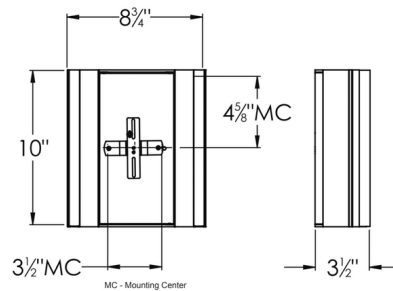

H	W	D
10"	8-3/4"	3-1/2"

CLICK TO VIEW PRODUCT

Notes: