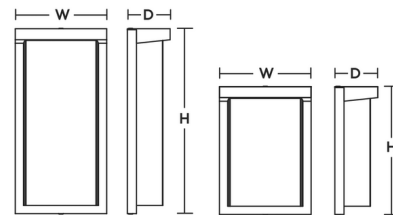

Specifications

COLOR	White
BODY FINISH	Black
WATTAGE	15W
DIMMER	Low Voltage Electronic
DIMENSIONS	8"W x 11"H x 3.5"D
INTEGRATED LED MODULE	1 x LED/15W/120-277V LED
COUNTRY OF ORIGIN	China

Technical Information

LAMP LIFE	50000 hours
COLOR RENDERING	90 CRI
LAMP COLOR	CCT Select
LUMENS/WATT	73.33
LUMINOUS FLUX	1100 lumens

Shown in black / white

H	W	D
11"	8"	3-1/2"
16"	8"	3-1/2"

CLICK TO VIEW PRODUCT

Notes: