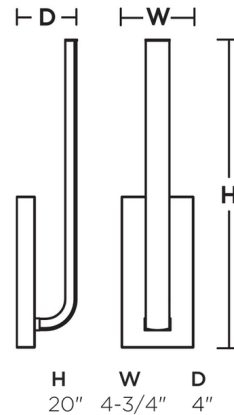

Specifications

COLOR	White
BODY FINISH	Antique Brass
WATTAGE	14W
DIMMER	Low Voltage Electronic
DIMENSIONS	4.75"W x 20"H x 4"D
INTEGRATED LED MODULE	1 x LED/14W/120V LED
COUNTRY OF ORIGIN	China

Technical Information

LAMP LIFE	50000 hours
COLOR RENDERING	90 CRI
LAMP COLOR	CCT Select
LUMENS/WATT	45.71
LUMINOUS FLUX	640 lumens

Shown in antique brass / white

CLICK TO VIEW PRODUCT

Notes: