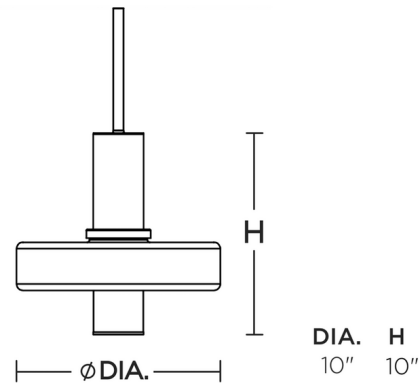

Specifications

COLOR	White
BODY FINISH	Antique Brass
WATTAGE	21W
DIMMER	Low Voltage Electronic
DIMENSIONS	10"W x 10"H
INTEGRATED LED MODULE	1 x LED/21W/120-277V LED
COUNTRY OF ORIGIN	China

Technical Information

PRODUCT DIMENSIONS	Down Rod: (2) 6", (4) 12"
LAMP LIFE	50000 hours
COLOR RENDERING	90 CRI
LAMP COLOR	CCT Select
LUMENS/WATT	44.29
LUMINOUS FLUX	930 lumens

Shown in antique brass / white

CLICK TO VIEW PRODUCT