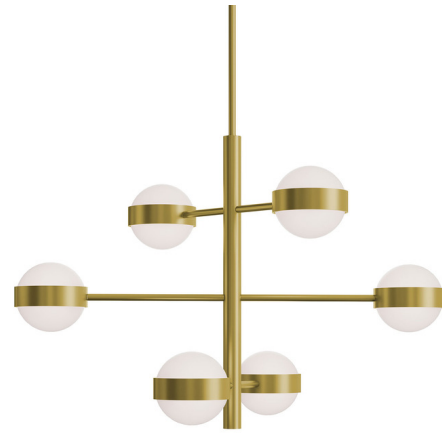

Lightology

lightology.com
866-954-4489
04-24-26

Project: _____
 Company: _____
 Location: _____ Fixture Type: _____
 SPEC #: **AFX1405731**
 Approved On: _____ Approved By: _____

Verona Color-Select Chandelier By AFX

Description

The Verona Color-Select Chandelier is a playful and beautiful update to the Mid-century sputnik chandelier. Each arm can be rotated individually to adjust the position of the globes. Use this globe in a kitchen, powder room, or anywhere you need a soft glow. LED color selectable options include 2700K, 3000K, 3500K, 4000K, and 5000K (CCT). TRIAC and ELV dimming at 120V and 0-10V dimming at 277V.

Specifications

COLOR	White
BODY FINISH	Antique Brass
WATTAGE	60W
DIMMER	Low Voltage Electronic
DIMENSIONS	30"W x 20.38"H
INTEGRATED LED MODULE	6 x LED/10W/120-277V LED
COUNTRY OF ORIGIN	China

Technical Information

PRODUCT DIMENSIONS	Down Rod: (2) 6"; (4) 12"
LAMP LIFE	50000 hours
COLOR RENDERING	90 CRI
LAMP COLOR	CCT Select
LUMENS/WATT	330.00
LUMINOUS FLUX	3300 lumens

Shown in antique brass / white

DIA.	H
30"	18-1/4"
30"	20-3/8"