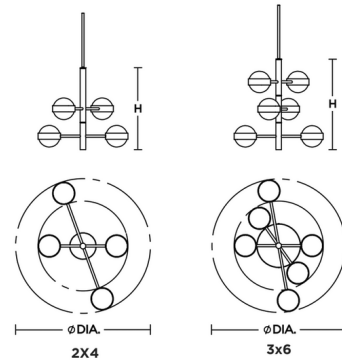

Specifications

COLOR	White
BODY FINISH	Antique Brass
WATTAGE	60W
DIMMER	Low Voltage Electronic
DIMENSIONS	30"W x 20.38"H
INTEGRATED LED MODULE	6 x LED/10W/120-277V LED
COUNTRY OF ORIGIN	China

Technical Information

PRODUCT DIMENSIONS	Down Rod: (2) 6"; (4) 12"
LAMP LIFE	50000 hours
COLOR RENDERING	90 CRI
LAMP COLOR	CCT Select
LUMENS/WATT	330.00
LUMINOUS FLUX	3300 lumens

Shown in antique brass / white

DIA.	H
30"	18-1/4"
30"	20-3/8"