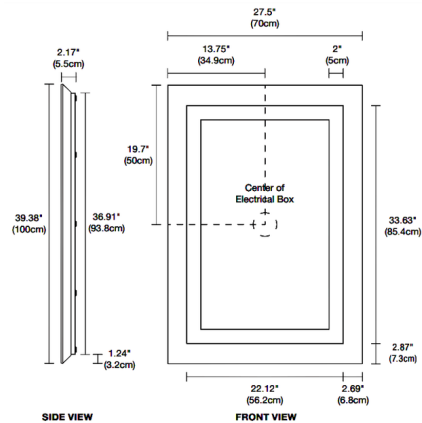

CLICK TO VIEW PRODUCT

Notes: