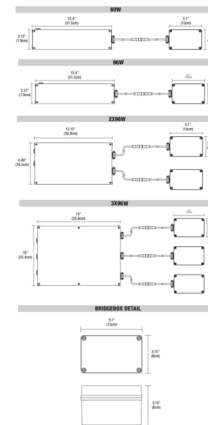

### Description

The Pure Smart Wi-Fi PSBB RGBTW Power Supply for Ceiling Linear contains a Wi-Fi enabled WiZ Pro Type UR Bridgebox which allows for integration into the WiZ Pro Wireless control ecosystem. No hub required and provides 5 channel full color control of the TruColor RGBTW Light Engine. The WiZ App, WiZ Pro Dashboard, and Room Controllers (CWW-TW-SCENEWH and CWR-TW-SCENE-WH) from Pure Smart allow for dimming, CCT selection, grouping, scheduling, and the programming of preset and custom scenes. Voice control is available through integration with Amazon Alexa, Google Assistant, Siri Shortcuts, IFTTT, and SmartThings. Communicates via 2.4GHz Wi-Fi only. Accepts an input voltage in a range of 120-277V and outputs 24VDC power. Dims down to 5%. Integrated short circuit, overload, and thermal protection. Easily accessible external pushbutton allows for power cycling which triggers pairing mode to the connected smart device. The PSBB RGBTW Power Supply for Ceiling Linear is compatible with Cirrus Ceiling, Glide Ceiling, Nova Ceiling and Zipp Ceiling by PureEdge Lighting. NOTE:TC5W5 Power Supply: 5 Watts RGB and 5 Watts Tunable WhiteTC5W7 Power Supply: 5 Watts RGB and 7 Watts Tunable WhiteTC5W10 Power Supply: 5 Watts RGB and 10 Watts Tunable White

### Specifications

COLOR	N/A
BODY FINISH	White
WATTAGE	5W
DIMMER	N/A
DIMENSIONS	12.4"W x 2.18"H x 3.12"D
BULB INCLUDED	LED/5W/24V LED

Shown in white

CLICK TO VIEW PRODUCT

Notes: