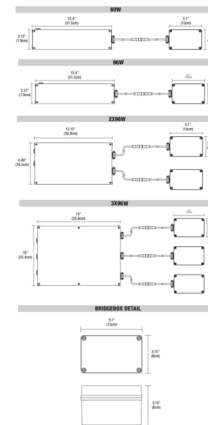

CLICK TO VIEW PRODUCT

Notes: