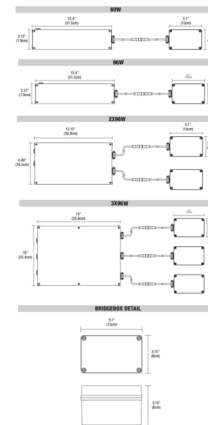

### Description

The Pure Smart Wi-Fi PSBB RGBTW Power Supply for Light Channel contains a Wi-Fi enabled WiZ Pro Type UR Bridgebox which allows for integration into the WiZ Pro Wireless control ecosystem. No hub required and provides 5 channel full color control of the TruColor RGBTW Light Engine. The WiZ App, WiZ Pro Dashboard, and Room Controllers (CWW-TW-SCENEWH and CWR-TW-SCENE-WH) from Pure Smart allow for dimming, CCT selection, grouping, scheduling, and the programming of preset and custom scenes. Voice control is available through integration with Amazon Alexa, Google Assistant, Siri Shortcuts, IFTTT, and SmartThings. Communicates via 2.4GHz Wi-Fi only. Accepts an input voltage in a range of 120-277V and outputs 24VDC power. Dims down to 5%. Integrated short circuit, overload, and thermal protection. Easily accessible external pushbutton allows for power cycling which triggers pairing mode to the connected smart device. The PSBB RGBTW Power Supply for Light Channel is compatible with Light Channel Micro Grazer, Light Channel Recessed Millwork, and Light Channel Surface Mount by PureEdge Lighting. NOTE: TC5W5 Power Supply: 5 Watts RGB and 5 Watts Tunable White TC5W7 Power Supply: 5 Watts RGB and 7 Watts Tunable White TC5W10 Power Supply: 5 Watts RGB and 10 Watts Tunable White

### Specifications

COLOR	N/A
BODY FINISH	White
WATTAGE	5W
DIMMER	N/A
DIMENSIONS	12.4"W x 2.18"H x 3.12"D
BULB INCLUDED	LED/5W/24V LED

Shown in white

CLICK TO VIEW PRODUCT

Notes: