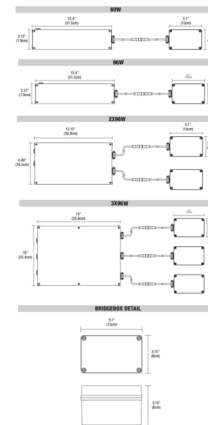

Description

The Pure Smart Wi-Fi PSBB RGBTW Power Supply for Suspension Linear contains a Wi-Fi enabled WiZ Pro Type UR Bridgebox which allows for integration into the WiZ Pro Wireless control ecosystem. No hub required and provides 5 channel full color control of the TruColor RGBTW Light Engine. The WiZ App, WiZ Pro Dashboard, and Room Controllers (CWW-TW-SCENEWH and CWR-TW-SCENE-WH) from Pure Smart allow for dimming, CCT selection, grouping, scheduling, and the programming of preset and custom scenes. Voice control is available through integration with Amazon Alexa, Google Assistant, Siri Shortcuts, IFTTT, and SmartThings. Communicates via 2.4GHz Wi-Fi only. Accepts an input voltage in a range of 120-277V and outputs 24VDC power. Dims down to 5%. Integrated short circuit, overload, and thermal protection. Easily accessible external pushbutton allows for power cycling which triggers pairing mode to the connected smart device. The PSBB RGBTW Power Supply for Suspension Linear is compatible with Cirrus, Glide, Nimbus, Nova and Zipp linear suspension fixtures by PureEdge Lighting. NOTE: TC5W5 Power Supply: 5 Watts RGB and 5 Watts Tunable White TC5W7 Power Supply: 5 Watts RGB and 7 Watts Tunable White TC5W10 Power Supply: 5 Watts RGB and 10 Watts Tunable White

Specifications

COLOR	N/A
BODY FINISH	White
WATTAGE	5W
DIMMER	N/A
DIMENSIONS	12.4"W x 2.18"H x 3.12"D
BULB INCLUDED	LED/5W/24V LED

Shown in white

CLICK TO VIEW PRODUCT

Notes: