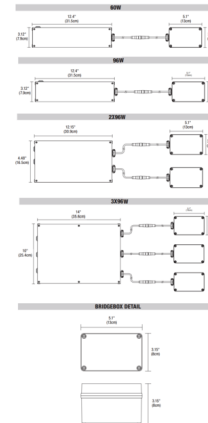

### Description

The Pure Smart Wi-Fi PSBB RGBTW Power Supply for LED Strip contains a Wi-Fi enabled WiZ Pro Type UR Bridgebox which allows for integration into the WiZ Pro Wireless control ecosystem. No hub required and provides 5 channel full color control of the TruColor RGBTW Light Engine. The WiZ App, WiZ Pro Dashboard, and Room Controllers (CWW-TW-SCENEWH and CWR-TW-SCENE-WH) from Pure Smart allow for dimming, CCT selection, grouping, scheduling, and the programming of preset and custom scenes. Voice control is available through integration with Amazon Alexa, Google Assistant, Siri Shortcuts, IFTTT, and SmartThings. Communicates via 2.4GHz Wi-Fi only. Accepts an input voltage in a range of 120-277V and outputs 24VDC power. Dims down to 5%. Integrated short circuit, overload, and thermal protection. Easily accessible external pushbutton allows for power cycling which triggers pairing mode to the connected smart device. The RGBTW power supply is compatible with RGBTW TruColor Strip by PureEdge Lighting. NOTE: TC5W5 Power Supply: 5 Watts RGB and 5 Watts Tunable White TC5W7 Power Supply: 5 Watts RGB and 7 Watts Tunable White TC5W10 Power Supply: 5 Watts RGB and 10 Watts Tunable White

### Specifications

COLOR	N/A
BODY FINISH	White
WATTAGE	5W
DIMMER	N/A
DIMENSIONS	12.4"W x 2.18"H x 3.12"D
INTEGRATED LED MODULE	LED/5W/24V LED

Shown in white

CLICK TO VIEW PRODUCT

Notes: