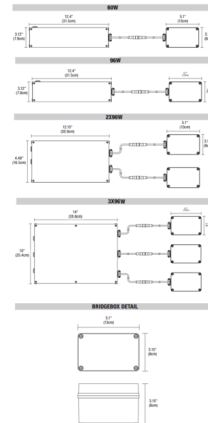

Description

The Pure Smart Wi-Fi PSBB RGBTW Power Supply for LED Strip contains a Wi-Fi enabled WiZ Pro Type UR Bridgebox which allows for integration into the WiZ Pro Wireless control ecosystem. No hub required and provides 5 channel full color control of the TruColor RGBTW Light Engine. The WiZ App, WiZ Pro Dashboard, and Room Controllers (CWW-TW-SCENEWH and CWR-TW-SCENE-WH) from Pure Smart allow for dimming, CCT selection, grouping, scheduling, and the programming of preset and custom scenes. Voice control is available through integration with Amazon Alexa, Google Assistant, Siri Shortcuts, IFTTT, and SmartThings. Communicates via 2.4GHz Wi-Fi only. Accepts an input voltage in a range of 120-277V and outputs 24VDC power. Dims down to 5%. Integrated short circuit, overload, and thermal protection. Easily accessible external pushbutton allows for power cycling which triggers pairing mode to the connected smart device. The RGBTW power supply is compatible with RGBTW TruColor Strip by PureEdge Lighting. NOTE: TC5W5 Power Supply: 5 Watts RGB and 5 Watts Tunable White TC5W7 Power Supply: 5 Watts RGB and 7 Watts Tunable White TC5W10 Power Supply: 5 Watts RGB and 10 Watts Tunable White

Specifications

COLOR	N/A
BODY FINISH	White
WATTAGE	5W
DIMMER	N/A
DIMENSIONS	12.4"W x 2.18"H x 3.12"D
INTEGRATED LED MODULE	LED/5W/24V LED

Shown in white

CLICK TO VIEW PRODUCT

Notes: