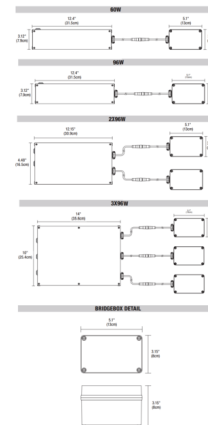

Description

The Pure Smart Wi-Fi PSBB RGBTW Power Supply for Vanity / Mirror contains a Wi-Fi enabled WiZ Pro Type UR Bridgebox which allows for integration into the WiZ Pro Wireless control ecosystem. No hub required and provides 5 channel full color control of the TruColor RGBTW Light Engine. The WiZ App, WiZ Pro Dashboard, and Room Controllers (CWW-TW-SCENEWH and CWR-TW-SCENE-WH) from Pure Smart allow for dimming, CCT selection, grouping, scheduling, and the programming of preset and custom scenes. Voice control is available through integration with Amazon Alexa, Google Assistant, Siri Shortcuts, IFTTT, and SmartThings. Communicates via 2.4GHz Wi-Fi only. Accepts an input voltage in a range of 120-277V and outputs 24VDC power. Dims down to 5%. Integrated short circuit, overload, and thermal protection. Easily accessible external pushbutton allows for power cycling which triggers pairing mode to the connected smart device. The PSBB RGBTW Power Supply for Vanity / Mirror is compatible with Audrey, Mirrors, Tie Stix and Twiggy fixtures by PureEdge Lighting. NOTE: TC5W5 Power Supply: 5 Watts RGB and 5 Watts Tunable White TC5W7 Power Supply: 5 Watts RGB and 7 Watts Tunable White TC5W10 Power Supply: 5 Watts RGB and 10 Watts Tunable White

Specifications

COLOR	N/A
BODY FINISH	White
WATTAGE	5W
DIMMER	N/A
DIMENSIONS	12.4"W x 2.18"H x 3.12"D
BULB NOT INCLUDED	LED/5W/24V LED

Shown in white

CLICK TO VIEW PRODUCT

Notes: