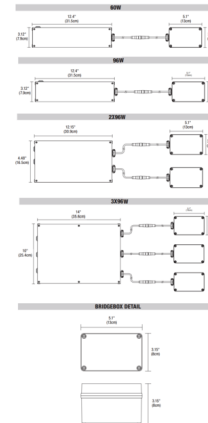

Description

The Pure Smart Wi-Fi PSBB RGBTW Power Supply for Vanity / Mirror contains a Wi-Fi enabled WiZ Pro Type UR Bridgebox which allows for integration into the WiZ Pro Wireless control ecosystem. No hub required and provides 5 channel full color control of the TruColor RGBTW Light Engine. The WiZ App, WiZ Pro Dashboard, and Room Controllers (CWW-TW-SCENEWH and CWR-TW-SCENE-WH) from Pure Smart allow for dimming, CCT selection, grouping, scheduling, and the programming of preset and custom scenes. Voice control is available through integration with Amazon Alexa, Google Assistant, Siri Shortcuts, IFTTT, and SmartThings. Communicates via 2.4GHz Wi-Fi only. Accepts an input voltage in a range of 120-277V and outputs 24VDC power. Dims down to 5%. Integrated short circuit, overload, and thermal protection. Easily accessible external pushbutton allows for power cycling which triggers pairing mode to the connected smart device. The PSBB RGBTW Power Supply for Vanity / Mirror is compatible with Audrey, Mirrors, Tie Stix and Twiggy fixtures by PureEdge Lighting. NOTE: TC5W5 Power Supply: 5 Watts RGB and 5 Watts Tunable White TC5W7 Power Supply: 5 Watts RGB and 7 Watts Tunable White TC5W10 Power Supply: 5 Watts RGB and 10 Watts Tunable White

Specifications

COLOR	N/A
BODY FINISH	White
WATTAGE	5W
DIMMER	N/A
DIMENSIONS	12.4"W x 2.18"H x 3.12"D
BULB NOT INCLUDED	LED/5W/24V LED

Shown in white

CLICK TO VIEW PRODUCT

Notes: