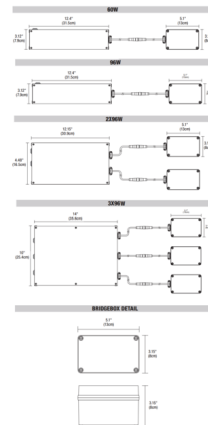

Description

The Pure Smart Wi-Fi PSBB RGBTW Power Supply for Chandelier contains a Wi-Fi enabled WiZ Pro Type UR Bridgebox which allows for integration into the WiZ Pro Wireless control ecosystem. No hub required and provides 5 channel full color control of the TruColor RGBTW Light Engine. The WiZ App, WiZ Pro Dashboard, and Room Controllers (CWW-TW-SCENEWH and CWR-TW-SCENE-WH) from Pure Smart allow for dimming, CCT selection, grouping, scheduling, and the programming of preset and custom scenes. Voice control is available through integration with Amazon Alexa, Google Assistant, Siri Shortcuts, IFTTT, and SmartThings. Communicates via 2.4GHz Wi-Fi only. Accepts an input voltage in a range of 120-277V and outputs 24VDC power. Dims down to 5%. Integrated short circuit, overload, and thermal protection. Easily accessible external pushbutton allows for power cycling which triggers pairing mode to the connected smart device. .NOTE:TC5W5 Power Supply: 5 Watts RGB and 5 Watts Tunable WhiteTC5W7 Power Supply: 5 Watts RGB and 7 Watts Tunable WhiteTC5W10 Power Supply: 5 Watts RGB and 10 Watts Tunable White

Specifications

COLOR	N/A
BODY FINISH	White
WATTAGE	5W
DIMMER	N/A
DIMENSIONS	12.4"W x 2.18"H x 3.12"D
BULB INCLUDED	1 x LED/5W/24V LED

Shown in white

CLICK TO VIEW PRODUCT

Notes: