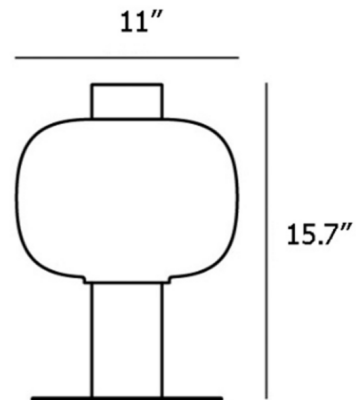

Shown in black / transparent opaline

Specifications

COLOR	Transparent Opaline
BODY FINISH	Black
WATTAGE	8W
DIMMER	Not Dimmable
DIMENSIONS	11"W x 15.7"H
BULB NOT INCLUDED	1 x A19/Medium (E26)/8W/120V LED
COUNTRY OF ORIGIN	Czech Republic