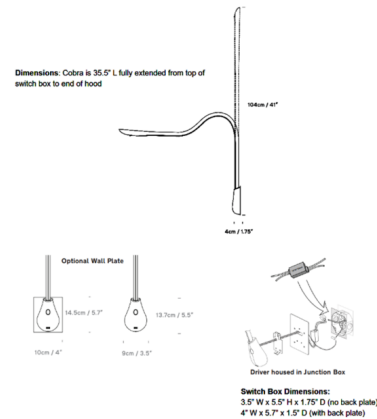

Shown in white / white

CLICK TO VIEW PRODUCT

Notes: