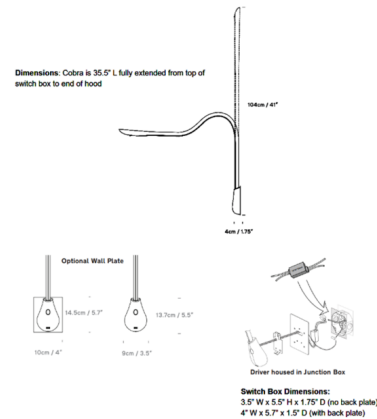

### Description

The Cobra 90 Task Light is available in White leather with a white inner hood and white semi-gloss switch box. Features a touch activated dimmer switch with 5-100 percent dimming and USB port charging. Includes a detachable optional use backplate that can be removed for installation directly onto furniture. Note: LED driver must be placed in a remote accessible location when used without wall plate. NOTE: This is a discontinued model and limited to quantity on hand.

### Specifications

COLOR	White
BODY FINISH	White
WATTAGE	2.5W
DIMMER	Included
DIMENSIONS	4"W x 41"H x 35.5"D
INTEGRATED LED MODULE	1 x LED/2.5W/120V LED
COUNTRY OF ORIGIN	China

### Technical Information

BEAM ANGLE	160°
COLOR RENDERING	80 CRI
LAMP COLOR	3000K
LUMENS/WATT	80.00
LUMINOUS FLUX	200 lumens

Shown in white / white

CLICK TO VIEW PRODUCT

Notes: