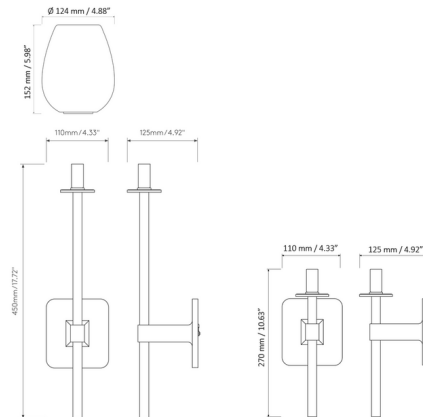

Shown in polished chrome / white

Specifications

COLOR	White
BODY FINISH	Polished Chrome
WATTAGE	3.5W
DIMMER	Low Voltage Electronic
DIMENSIONS	4.88"W x 21.8"H x 6.18"D
BULB NOT INCLUDED	1 x JCD/G9/3.5W/120V LED
COUNTRY OF ORIGIN	China