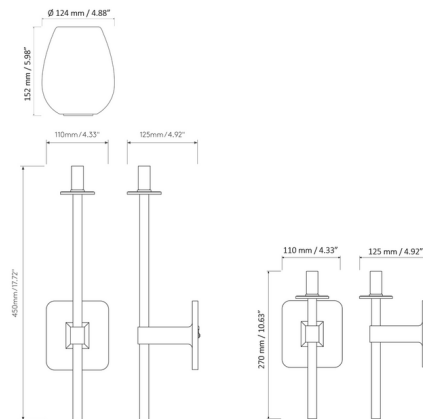

Shown in polished chrome / white

Specifications

COLOR	White
BODY FINISH	Polished Chrome
WATTAGE	3.5W
DIMMER	Low Voltage Electronic
DIMENSIONS	4.88"W x 21.8"H x 6.18"D
BULB NOT INCLUDED	1 x JCD/G9/3.5W/120V LED
COUNTRY OF ORIGIN	China