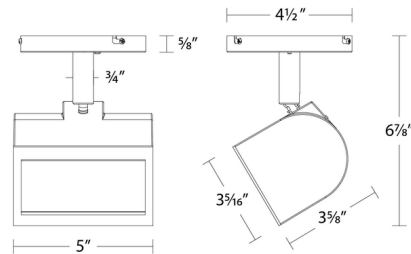

### Description

The Ocularc 3020 Wall Wash Flood Light is an LED luminaire with optimum asymmetrical beam distribution for even wall wash illumination. 350 degree horizontal and 90 degree vertical aiming. Ceiling and wall mountable in all orientations. Integral driver concealed within the fixture. Toolless integrated color temperature switch: 2700K, 3000K, 3500K, 4000K, 5000K. TRIAC and ELV dimming. Asymmetrical beam distribution for even wall illumination. Install 3 to 5 feet from wall and 3 to 5 feet on center for optimal effect.

### Specifications

COLOR	N/A
BODY FINISH	White
WATTAGE	22W
DIMMER	Low Voltage Electronic
DIMENSIONS	5"W x 6.68"H x 3.96"D
INTEGRATED LED MODULE	1 x LED/22W/120-277V LED