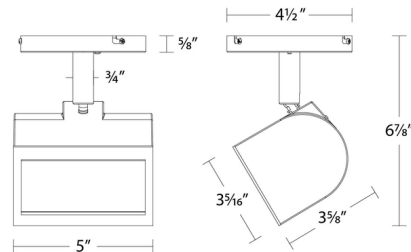

### Description

The Ocularc 3020 Wall Wash Flood Light is an LED luminaire with optimum asymmetrical beam distribution for even wall wash illumination. 350 degree horizontal and 90 degree vertical aiming. Ceiling and wall mountable in all orientations. Integral driver concealed within the fixture. Toolless integrated color temperature switch: 2700K, 3000K, 3500K, 4000K, 5000K. TRIAC and ELV dimming. Asymmetrical beam distribution for even wall illumination. Install 3 to 5 feet from wall and 3 to 5 feet on center for optimal effect.

### Specifications

COLOR	N/A
BODY FINISH	White
WATTAGE	22W
DIMMER	Low Voltage Electronic
DIMENSIONS	5"W x 6.68"H x 3.96"D
INTEGRATED LED MODULE	1 x LED/22W/120-277V LED