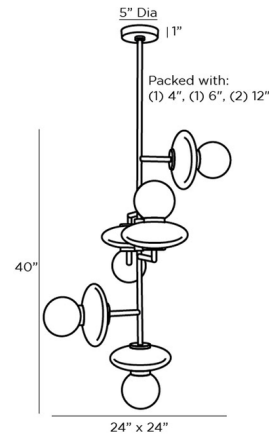

CLICK TO VIEW PRODUCT

Notes: