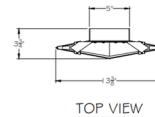

### Specifications

COLOR	Dark Walnut
BODY FINISH	Champagne
WATTAGE	10W
DIMMER	Standard 120V
DIMENSIONS	13.38"W x 10.375"H x 3.75"D
INTEGRATED LED MODULE	2 x LED/5W/120V LED
COUNTRY OF ORIGIN	United States

### Technical Information

PRODUCT DIMENSIONS	Adjustable Cables: 4ft
LAMP COLOR	3000K
LUMENS/WATT	220.00
LUMINOUS FLUX	1100 lumens

Shown in champagne / dark walnut

CLICK TO VIEW PRODUCT

Notes: