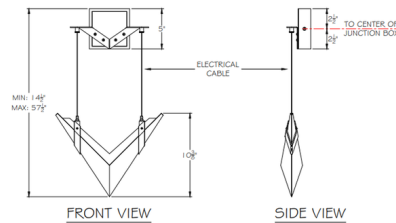

### Specifications

COLOR	Dark Walnut
BODY FINISH	Champagne
WATTAGE	10W
DIMMER	Standard 120V
DIMENSIONS	13.38"W x 10.375"H x 3.75"D
INTEGRATED LED MODULE	2 x LED/5W/120V LED
COUNTRY OF ORIGIN	United States

### Technical Information

PRODUCT DIMENSIONS	Adjustable Cables: 4ft
LAMP COLOR	3000K
LUMENS/WATT	220.00
LUMINOUS FLUX	1100 lumens

Shown in champagne / dark walnut

CLICK TO VIEW PRODUCT

Notes: