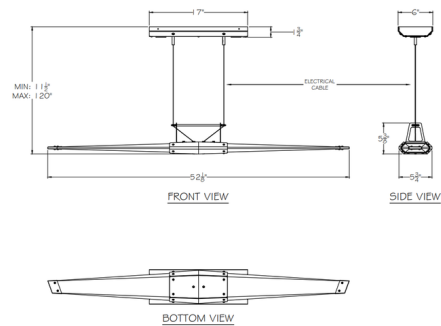

CLICK TO VIEW PRODUCT

Notes: