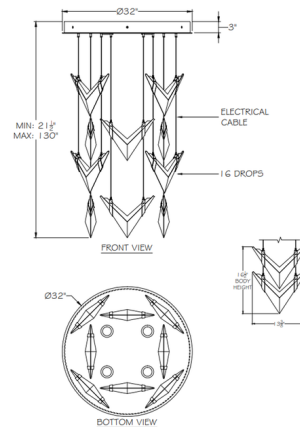

CLICK TO VIEW PRODUCT

Notes: