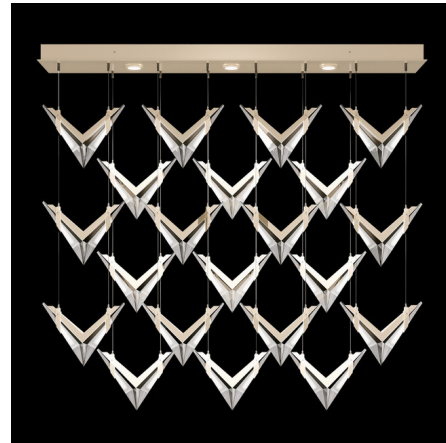

## Blade Linear Multi Light Pendant By Fine Art Handcrafted Lighting

### Description

Inspired by the sleek geometry of modern aircraft, the Blade Linear Multi Light Pendant infuses a sense of kinetic energy and precision into elegant crystal. Integrated LEDs add a soft, glamorous illumination to the cut crystal. Note: Integrated LED in pendants; Canopy uses additional included MR16 bulbs for downlight distribution. Upper & lower lights can be wired independently for single or dual light control.

### Specifications

COLOR . . . . . N/A  
 BODY FINISH . . . . . Champagne  
 WATTAGE . . . . . 132W  
 DIMMER . . . . . N/A  
 DIMENSIONS . . . . . 62"L x 10"W x 22.5"H  
 INTEGRATED LED MODULE . . . . . 21 x LED/5W/120V LED  
 INTEGRATED LED MODULE . . . . . 3 x MR16/GU10/9W/120V LED  
 COUNTRY OF ORIGIN . . . . . United States