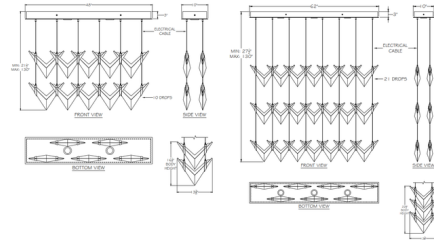

### Description

Inspired by the sleek geometry of modern aircraft, the Blade Linear Multi Light Pendant infuses a sense of kinetic energy and precision into elegant crystal. Integrated LEDs add a soft, glamorous illumination to the cut crystal. Note: Integrated LED in pendants; Canopy uses additional included MR16 bulbs for downlight distribution. Upper & lower lights can be wired independently for single or dual light control.

### Specifications

COLOR . . . . . N/A  
 BODY FINISH . . . . . Champagne  
 WATTAGE . . . . . 132W  
 DIMMER . . . . . N/A  
 DIMENSIONS . . . . . 62"L x 10"W x 22.5"H  
 INTEGRATED LED MODULE . . . . . 21 x LED/5W/120V LED  
 INTEGRATED LED MODULE . . . . . 3 x MR16/GU10/9W/120V LED  
 COUNTRY OF ORIGIN . . . . . United States