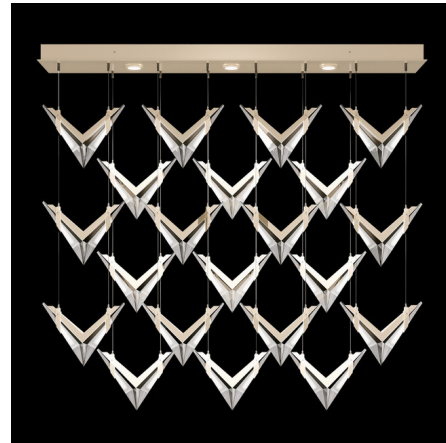

## Blade Linear Multi Light Pendant By Fine Art Handcrafted Lighting

### Description

Inspired by the sleek geometry of modern aircraft, the Blade Linear Multi Light Pendant infuses a sense of kinetic energy and precision into elegant crystal. Integrated LEDs add a soft, glamorous illumination to the cut crystal. Note: Integrated LED in pendants; Canopy uses additional included MR16 bulbs for downlight distribution. Upper & lower lights can be wired independently for single or dual light control.

### Specifications

COLOR	N/A
BODY FINISH	Champagne
WATTAGE	132W
DIMMER	N/A
DIMENSIONS	62"L x 10"W x 22.5"H
INTEGRATED LED MODULE	21 x LED/5W/120V LED
INTEGRATED LED MODULE	3 x MR16/GU10/9W/120V LED
COUNTRY OF ORIGIN	United States