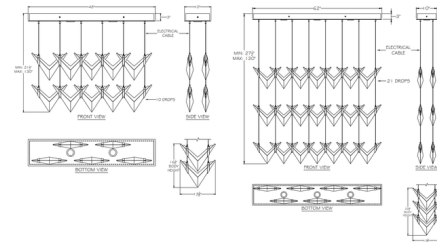

### Description

Inspired by the sleek geometry of modern aircraft, the Blade Linear Multi Light Pendant infuses a sense of kinetic energy and precision into elegant crystal. Integrated LEDs add a soft, glamorous illumination to the cut crystal. Note: Integrated LED in pendants; Canopy uses additional included MR16 bulbs for downlight distribution. Upper & lower lights can be wired independently for single or dual light control.

### Specifications

COLOR	N/A
BODY FINISH	Champagne
WATTAGE	132W
DIMMER	N/A
DIMENSIONS	62"L x 10"W x 22.5"H
INTEGRATED LED MODULE	21 x LED/5W/120V LED
INTEGRATED LED MODULE	3 x MR16/GU10/9W/120V LED
COUNTRY OF ORIGIN	United States