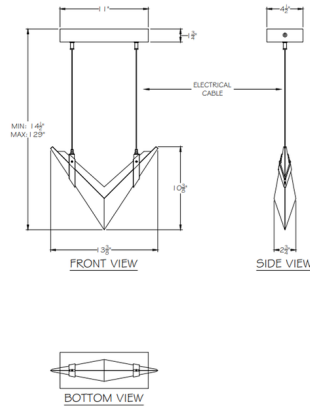

CLICK TO VIEW PRODUCT

Notes: