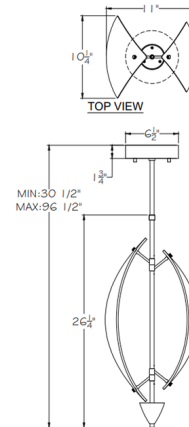

### Specifications

COLOR	Amber
BODY FINISH	White
WATTAGE	8.5W
DIMMER	Standard 120V
DIMENSIONS	11"W x 26.25"H
INTEGRATED LED MODULE	1 x LED/8.5W/120V LED
COUNTRY OF ORIGIN	United States