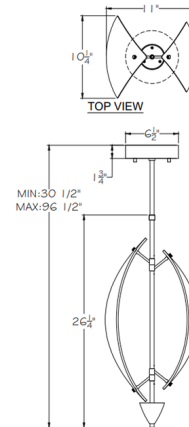

CLICK TO VIEW PRODUCT

Notes: