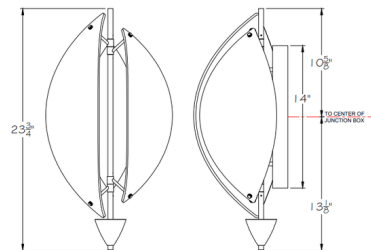

CLICK TO VIEW PRODUCT

Notes: