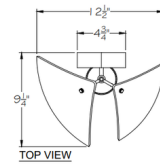

CLICK TO VIEW PRODUCT

Notes: