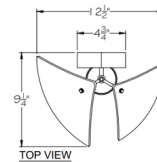

CLICK TO VIEW PRODUCT

Notes: