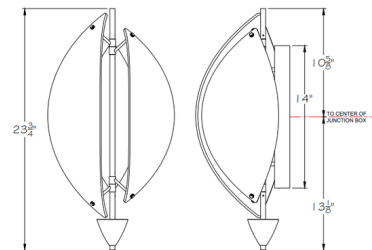

CLICK TO VIEW PRODUCT

Notes: