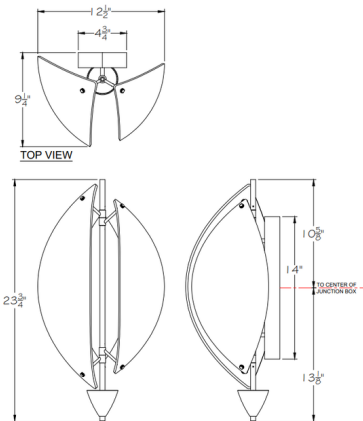

Shown in gold leaf / clear

CLICK TO VIEW PRODUCT

Notes: