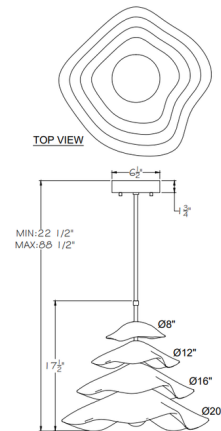

CLICK TO VIEW PRODUCT

Notes: