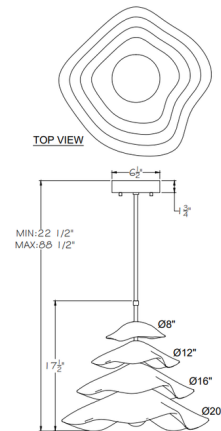

### Specifications

COLOR	Blue
BODY FINISH	Silver Leaf
WATTAGE	8.5W
DIMMER	Standard 120V
DIMENSIONS	20"W x 17.5"H
INTEGRATED LED MODULE	1 x LED/8.5W/120V LED
COUNTRY OF ORIGIN	United States