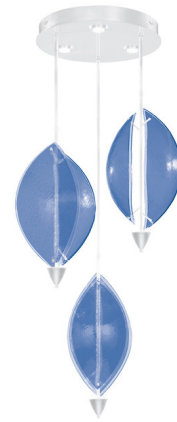

Lightology

lightology.com
866-954-4489
07-09-26

Project: _____

Company: _____

Location: _____ Fixture Type: _____

SPEC #: **FAL1406049**

Approved On: _____ Approved By: _____

Embark Sail Multi Light Pendant By Fine Art Handcrafted Lighting

Description

Paying homage to maritime style, the Embark Sail Multi Light Pendant features a celebration of light, texture, and the beauty of travel. A stunning blown glass shade is reminiscent of ocean waves and the allure of distant shores, gently illuminated with an integrated LED module. Note: Integrated LED in pendants; Canopy uses additional included MR16 down lights. Upper & lower lights can be wired independently for single or dual light control.

Shown in white / blue

Specifications

COLOR	Blue
BODY FINISH	White
WATTAGE	45W
DIMMER	N/A
DIMENSIONS	28.5"W x 26.25"H
INTEGRATED LED MODULE	3 x LED/8.5W/120V LED
INTEGRATED LED MODULE	3 x MR16/GU10/6.5W/120V LED
COUNTRY OF ORIGIN	United States

Technical Information

LAMP COLOR	3000K
LUMENS/WATT	467.65
LUMINOUS FLUX	3975 lumens

CLICK TO VIEW PRODUCT

Notes: