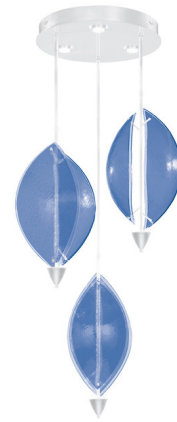

Lightology

lightology.com
866-954-4489
04-16-26

Project: _____

Company: _____

Location: _____ Fixture Type: _____

SPEC #: **FAL1406049**

Approved On: _____ Approved By: _____

Embark Sail Multi Light Pendant By Fine Art Handcrafted Lighting

Description

Paying homage to maritime style, the Embark Sail Multi Light Pendant features a celebration of light, texture, and the beauty of travel. A stunning blown glass shade is reminiscent of ocean waves and the allure of distant shores, gently illuminated with an integrated LED module. Note: Integrated LED in pendants; Canopy uses additional included MR16 down lights. Upper & lower lights can be wired independently for single or dual light control.

Shown in white / blue

Specifications

COLOR	Blue
BODY FINISH	White
WATTAGE	45W
DIMMER	N/A
DIMENSIONS	28.5"W x 26.25"H
INTEGRATED LED MODULE	3 x LED/8.5W/120V LED
INTEGRATED LED MODULE	3 x MR16/GU10/6.5W/120V LED
COUNTRY OF ORIGIN	United States

Technical Information

LAMP COLOR	3000K
LUMENS/WATT	467.65
LUMINOUS FLUX	3975 lumens

CLICK TO VIEW PRODUCT

Notes: