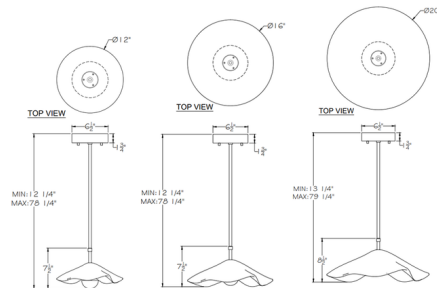

Shown in white / amber

Specifications

COLOR	Amber
BODY FINISH	White
WATTAGE	8.5W
DIMMER	Standard 120V
DIMENSIONS	12"W x 7.5"H
INTEGRATED LED MODULE	1 x LED/8.5W/120V LED
COUNTRY OF ORIGIN	United States

Technical Information