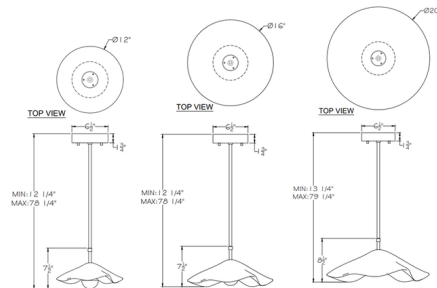

CLICK TO VIEW PRODUCT

Notes: