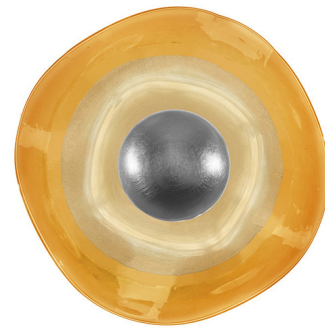

## Embark Disc Wall Sconce By Fine Art Handcrafted Lighting

### Description

Paying homage to maritime style, the Embark Disc Wall Sconce features a celebration of light, texture, and the beauty of travel. A stunning blown glass shade is reminiscent of ocean waves and the allure of distant shores, gently illuminated with an integrated LED module.

Shown in silver leaf / amber

### Specifications

COLOR	Amber
BODY FINISH	Silver Leaf
WATTAGE	8.5W
DIMMER	Standard 120V
DIMENSIONS	8"W x 8"H x 5.25"D
INTEGRATED LED MODULE	1 x LED/8.5W/120V LED
COUNTRY OF ORIGIN	United States