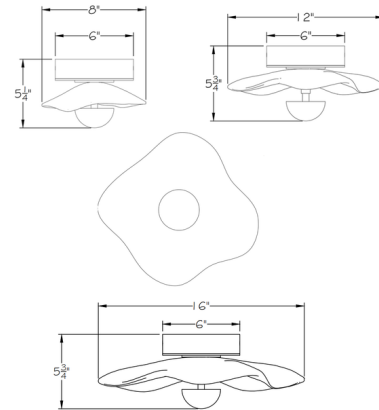

### Specifications

COLOR	Amber
BODY FINISH	Silver Leaf
WATTAGE	8.5W
DIMMER	Standard 120V
DIMENSIONS	8"W x 8"H x 5.25"D
INTEGRATED LED MODULE	1 x LED/8.5W/120V LED
COUNTRY OF ORIGIN	United States