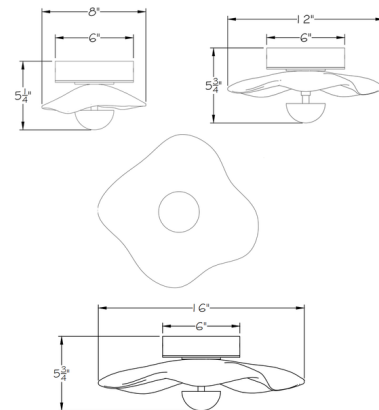

### Specifications

COLOR	Amber
BODY FINISH	Silver Leaf
WATTAGE	8.5W
DIMMER	Standard 120V
DIMENSIONS	8"W x 8"H x 5.25"D
INTEGRATED LED MODULE	1 x LED/8.5W/120V LED
COUNTRY OF ORIGIN	United States