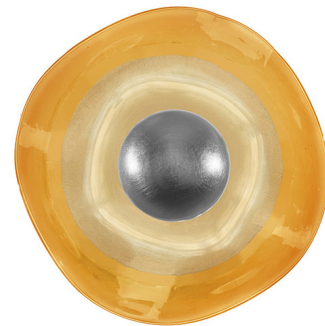

## Embark Disc Wall Sconce By Fine Art Handcrafted Lighting

### Description

Paying homage to maritime style, the Embark Disc Wall Sconce features a celebration of light, texture, and the beauty of travel. A stunning blown glass shade is reminiscent of ocean waves and the allure of distant shores, gently illuminated with an integrated LED module.

Shown in silver leaf / amber

### Specifications

COLOR	Amber
BODY FINISH	Silver Leaf
WATTAGE	8.5W
DIMMER	Standard 120V
DIMENSIONS	8"W x 8"H x 5.25"D
INTEGRATED LED MODULE	1 x LED/8.5W/120V LED
COUNTRY OF ORIGIN	United States