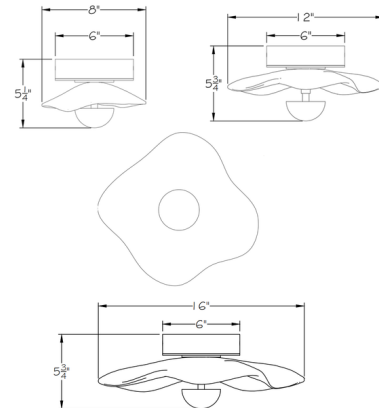

CLICK TO VIEW PRODUCT

Notes: