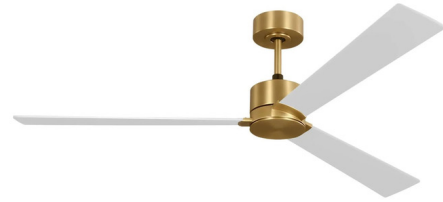

Lightology

lightology.com
866-954-4489
07-02-26

Project: _____

Company: _____

Location: _____ Fixture Type: _____

SPEC #: **MTC1406116**

Approved On: _____ Approved By: _____

Rozen Smart 60 Inch Ceiling Fan By Visual Comfort Fan

Description

The Rozen Smart 60 Inch Ceiling Fan features a sleek profile of straight lines, bringing a clean contemporary look to your space. Equipped with a powerful energy-efficient DC motor, it creates a comfortable environment in living rooms, bedrooms, enclosed patios, or other indoor or covered outdoor spaces. Compatible with Amazon Alexa, Google Home, and Samsung SmartThings via the Bond Home App, it offers seamless integration into modern smart home systems. A hand-held remote control is included for turning the motor on/off and setting 6 speeds and reverse. Optional accessories are sold separately. Note: The Brushed Steel and Midnight Black finish options feature reversible blades for matching the fan to your decor.

Specifications

BLADE COLOR	Matte White
BODY FINISH	Burnished Brass
WATTAGE	N/A
DIMMER	N/A
DIMENSIONS	60"W x 13.5"H
BULB	N/A
COUNTRY OF ORIGIN	China

Shown in burnished brass / matte white

CLICK TO VIEW PRODUCT