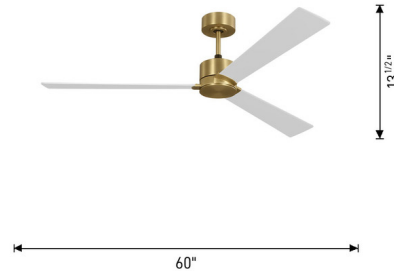

## Rozen Smart 60 Inch Ceiling Fan By Visual Comfort Fan

### Description

The Rozen Smart 60 Inch Ceiling Fan features a sleek profile of straight lines, bringing a clean contemporary look to your space. Equipped with a powerful energy-efficient DC motor, it creates a comfortable environment in living rooms, bedrooms, enclosed patios, or other indoor or covered outdoor spaces. Compatible with Amazon Alexa, Google Home, and Samsung SmartThings via the Bond Home App, it offers seamless integration into modern smart home systems. A hand-held remote control is included for turning the motor on/off and setting 6 speeds and reverse. Optional accessories are sold separately. Note: The Brushed Steel and Midnight Black finish options feature reversible blades for matching the fan to your decor.

### Specifications

BLADE COLOR	Matte White
BODY FINISH	Burnished Brass
WATTAGE	N/A
DIMMER	N/A
DIMENSIONS	60"W x 13.5"H
BULB	N/A
COUNTRY OF ORIGIN	China

CLICK TO VIEW PRODUCT

Notes: