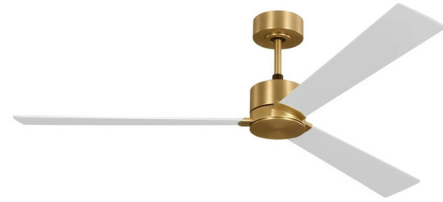

## Rozen Smart 60 Inch Ceiling Fan By Visual Comfort Fan

### Description

The Rozen Smart 60 Inch Ceiling Fan features a sleek profile of straight lines, bringing a clean contemporary look to your space. Equipped with a powerful energy-efficient DC motor, it creates a comfortable environment in living rooms, bedrooms, enclosed patios, or other indoor or covered outdoor spaces. Compatible with Amazon Alexa, Google Home, and Samsung SmartThings via the Bond Home App, it offers seamless integration into modern smart home systems. A hand-held remote control is included for turning the motor on/off and setting 6 speeds and reverse. Optional accessories are sold separately. Note: The Brushed Steel and Midnight Black finish options feature reversible blades for matching the fan to your decor.

Shown in burnished brass / matte white

### Specifications

BLADE COLOR	Matte White
BODY FINISH	Burnished Brass
WATTAGE	N/A
DIMMER	N/A
DIMENSIONS	60"W x 13.5"H
BULB	N/A
COUNTRY OF ORIGIN	China

CLICK TO VIEW PRODUCT

Notes: