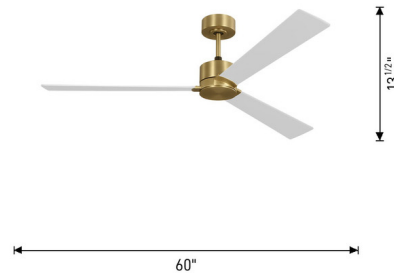

Description

The Rozen Smart 60 Inch Ceiling Fan features a sleek profile of straight lines, bringing a clean contemporary look to your space. Equipped with a powerful energy-efficient DC motor, it creates a comfortable environment in living rooms, bedrooms, enclosed patios, or other indoor or covered outdoor spaces. Compatible with Amazon Alexa, Google Home, and Samsung SmartThings via the Bond Home App, it offers seamless integration into modern smart home systems. A hand-held remote control is included for turning the motor on/off and setting 6 speeds and reverse. Optional accessories are sold separately. Note: The Brushed Steel and Midnight Black finish options feature reversible blades for matching the fan to your decor.

Specifications

BLADE COLOR	Matte White
BODY FINISH	Burnished Brass
WATTAGE	N/A
DIMMER	N/A
DIMENSIONS	60"W x 13.5"H
BULB	N/A
COUNTRY OF ORIGIN	China

Shown in burnished brass / matte white

CLICK TO VIEW PRODUCT