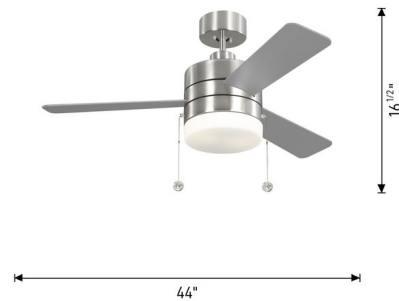

## Syrus 44 inch Ceiling Fan with Light By Generation Lighting

### Description

The Syrus 44 inch Ceiling Fan with Light brings a clean simplicity to your interior space. The dual pull chains allows for independent fan and light operation. Includes on 4.5 inch downrod. Sloped ceiling compatible with MC93MBK, sloped ceiling kit, sold separately. Features a 153mm x 15mm motor, three plywood blades, 3 speeds with manual reversible switch on top of housing, 44 inch blade sweep, and 13 degree blade pitch. Measured at high it has Airflow: 3972, Electric Energy Consumption: 47W, and Airflow Efficiency: 81 CFM/W.

### Specifications

BLADE COLOR	Matte White
BODY FINISH	Midnight Black / Walnut-Midnight Black
WATTAGE	18W
DIMMER	N/A
DIMENSIONS	44"W x 16.5"H
BULB INCLUDED	2 x A19/Medium (E26)/9W/120V LED

CLICK TO VIEW PRODUCT