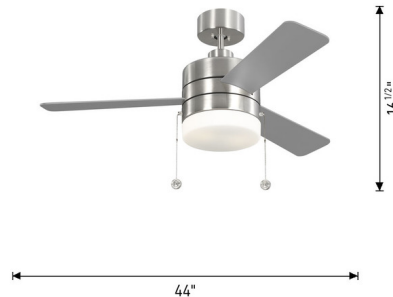

Lightology

lightology.com
866-954-4489
04-15-26

Project: _____

Company: _____

Location: _____ Fixture Type: _____

SPEC #: **SGL1406150**

Approved On: _____ Approved By: _____

Syrus 44 inch Ceiling Fan with Light By Generation Lighting

Description

The Syrus 44 inch Ceiling Fan with Light brings a clean simplicity to your interior space. The dual pull chains allows for independent fan and light operation. Includes on 4.5 inch downrod. Sloped ceiling compatible with MC93MBK, sloped ceiling kit, sold separately. Features a 153mm x 15mm motor, three plywood blades, 3 speeds with manual reversible switch on top of housing, 44 inch blade sweep, and 13 degree blade pitch. Measured at high it has Airflow: 3972, Electric Energy Consumption: 47W, and Airflow Efficiency: 81 CFM/W.

Shown in midnight black / walnut-midnight black / matte white

Specifications

COLOR	Matte White
BODY FINISH	Midnight Black / Walnut-Midnight Black
WATTAGE	18W
DIMMER	N/A
DIMENSIONS	44"W x 16.5"H
BULB	2 x A19/Medium (E26)/9W/120V LED