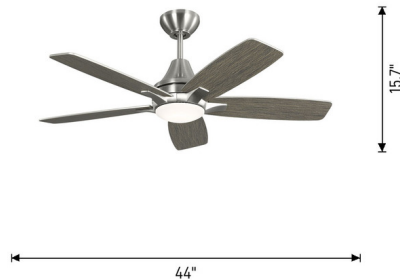

## Lowden 44 inch Ceiling Fan with Light By Generation Lighting

### Description

The Lowden Ceiling Fan with Light carries a versatile look with neutral tones that coordinate with a range of styles from contemporary to coastal farmhouse. Includes one 6 inch downrod and MCRCIT handheld remote. Sloped ceiling compatible with MC93BS, sloped ceiling kit. Features a 153mm x 15mm AC motor, five MDF (wood fibers) blades, manual reversible switch on housing, 44 inch blade sweep, and 12 degree blade pitch. Measured at high it has Airflow: 4252, Electric Energy Consumption: 59W, and Airflow Efficiency: 72 CFM/W.

### Specifications

BLADE COLOR	Frosted
BODY FINISH	Midnight Black / Walnut-Midnight Black
WATTAGE	20W
DIMMER	Included
DIMENSIONS	44"W x 15.7"H
INTEGRATED LED MODULE	1 x LED/20W/120V LED