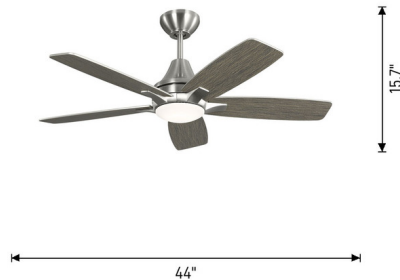

CLICK TO VIEW PRODUCT

Notes: