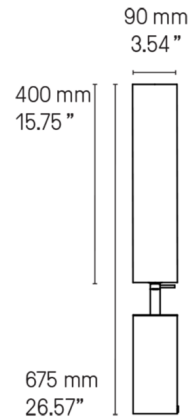

Lightology

lightology.com
866-954-4489
04-16-26

Project: _____

Company: _____

Location: _____ Fixture Type: _____

SPEC #: **CVL1406158**

Approved On: _____ Approved By: _____

Clopes Table Lamp

By CVL Luminaires

Description

Taking its name from a French word for cigarettes, the Clopes Table Lamp features an elongated, tubular linen shade atop a cylindrical metal base. The shade can be tilted side to side to create a slightly askew look, adding visual interest to the minimalist design. Composed of simple geometric cylinders, Clopes will complement a wide variety of decor styles. Dimmer switch located on cord.

Shown in satin brass / white

Specifications

COLOR	White
BODY FINISH	Satin Brass
WATTAGE	7W
DIMMER	Included
DIMENSIONS	3.54"W x 26.57"H
INTEGRATED LED MODULE	1 x LED/7W/120V LED

Technical Information

LAMP COLOR	2700K
LUMENS/WATT	122.14
LUMINOUS FLUX	855 lumens