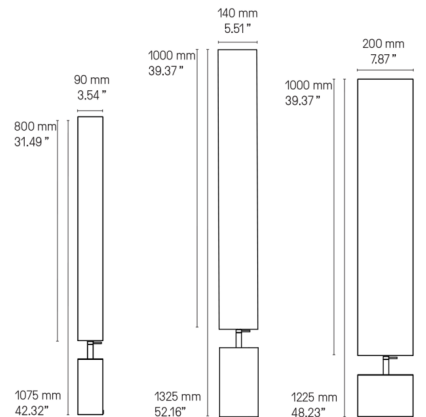

By CVL Luminaires

Description

Taking its name from a French word for cigarettes, the Clopes Floor Lamp features an elongated, tubular linen shade atop a cylindrical metal base. The shade can be tilted side to side to create a slightly askew look, adding visual interest to the minimalist design. Composed of simple geometric cylinders, Clopes will complement a wide variety of decor styles. Dimmer switch located on cord.

Shown in satin brass / white

Specifications

COLOR White
BODY FINISH Satin Brass
WATTAGE 14W
DIMMER Included
DIMENSIONS 3.54"W x 42.32"H
INTEGRATED LED MODULE 1 x LED/14W/120V LED

Technical Information

PRODUCT DIMENSIONS Cord Length: 79"
LAMP COLOR 2700K
LUMENS/WATT 130.71
LUMINOUS FLUX 1830 lumens