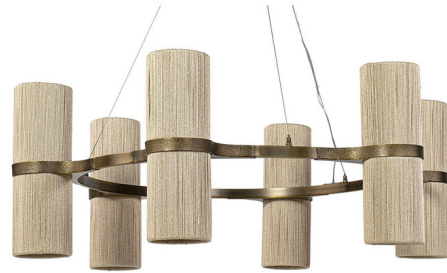

Lightology

lightology.com
866-954-4489
06-17-26

Project: _____

Company: _____

Location: _____ Fixture Type: _____

SPEC #: **PCK1406271**

Approved On: _____ Approved By: _____

Sinclair Chandelier

By Palecek

Description

The Sinclair Chandelier adds a rustic beauty to your interior space. The partially textured frame is complemented with cylinders of finely woven natural abaca rope that casts warm shadows of light across your room.

Shown in antique brass / natural abaca

Specifications

COLOR Natural Abaca
BODY FINISH Antique Brass
WATTAGE 48W
DIMMER Standard 120V
DIMENSIONS 41.25"W x 15"H
BULB NOT INCLUDED 12 x B10/Candelabra (E12)/4W/120V LED
OTHER BULB OPTIONS B10/Candelabra (E12)/25W/120V Incandescent

Technical Information

PRODUCT DIMENSIONS Adjustable Cable Lengths: 96"

CLICK TO VIEW PRODUCT

Notes: