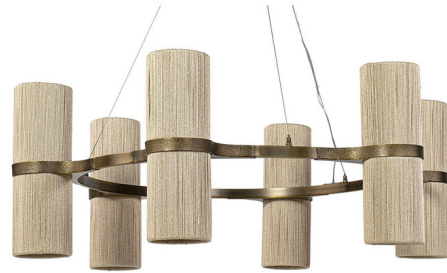

Lightology

lightology.com
866-954-4489
04-25-26

Project: _____

Company: _____

Location: _____ Fixture Type: _____

SPEC #: **PCK1406271**

Approved On: _____ Approved By: _____

Sinclair Chandelier

By Palecek

Description

The Sinclair Chandelier adds a rustic beauty to your interior space. The partially textured frame is complemented with cylinders of finely woven natural abaca rope that casts warm shadows of light across your room.

Shown in antique brass / natural abaca

Specifications

COLOR Natural Abaca
BODY FINISH Antique Brass
WATTAGE 48W
DIMMER Standard 120V
DIMENSIONS 41.25"W x 15"H
BULB NOT INCLUDED 12 x B10/Candelabra (E12)/4W/120V LED
OTHER BULB OPTIONS B10/Candelabra (E12)/25W/120V Incandescent

Technical Information

PRODUCT DIMENSIONS Adjustable Cable Lengths: 96"

CLICK TO VIEW PRODUCT

Notes: